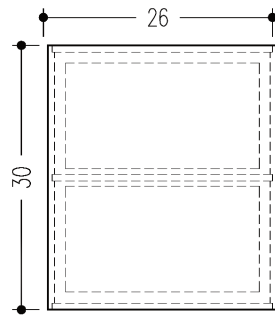

1
3

PODIUM
MAKE ONE

1/4" BLACK SINTRA
W/BLACK FELT ON
TOP, SET 1/2" IN FROM
COUNTER TOP EDGE

COUNTER TOP
W/3/4 BLACK
T- MOLDING

1/4" BENDING
PLY

PERF. METAL
SPEAKER COVERS

ADJUSTABLE
SHELVES

PERF
METAL

OPEN BOTTOM

SCALE

PLATFORM BUTTS UP TO PODIUM

PLAN VIEW

ELEVATION VIEW

SIDE VIEW

1 PLATFORM
2 MAKE ONE