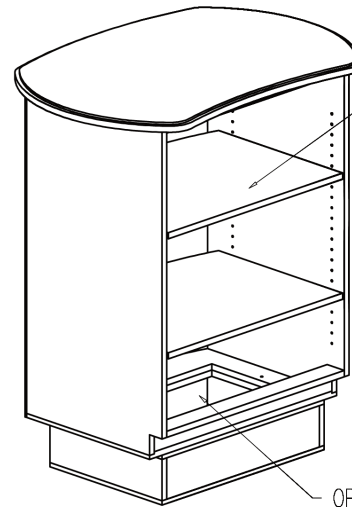

1
3

PODIUM
MAKE ONE

1/4" BLACK SINTRA
W/BLACK FELT ON
TOP, SET 1/2" IN FROM
COUNTER TOP EDGE

COUNTER TOP
W/3/4 BLACK
T- MOLDING

1/4" BENDING
PLY

PERF. METAL
SPEAKER COVERS

ADJUSTABLE
SHELVES

PERF
METAL

OPEN BOTTOM

SCALE

PLATFORM BUTTS UP TO PODIUM

PLAN VIEW

ELEVATION VIEW

SIDE VIEW

1 PLATFORM
2 MAKE ONE