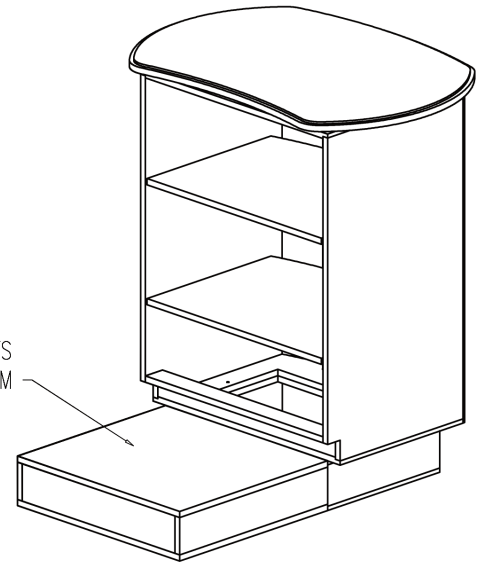

1
3

PODIUM
MAKE ONE

1/4" BLACK SINTRA
W/BLACK FELT ON
TOP, SET 1/2" IN FROM
COUNTER TOP EDGE

COUNTER TOP
W/3/4 BLACK
T- MOLDING

1/4" BENDING
PLY

PERF. METAL
SPEAKER COVERS

ADJUSTABLE
SHELVES

PERF
METAL

OPEN BOTTOM

SCALE

PLATFORM BUTTS UP TO PODIUM

PLAN VIEW

ELEVATION VIEW

SIDE VIEW

1 PLATFORM
2 MAKE ONE